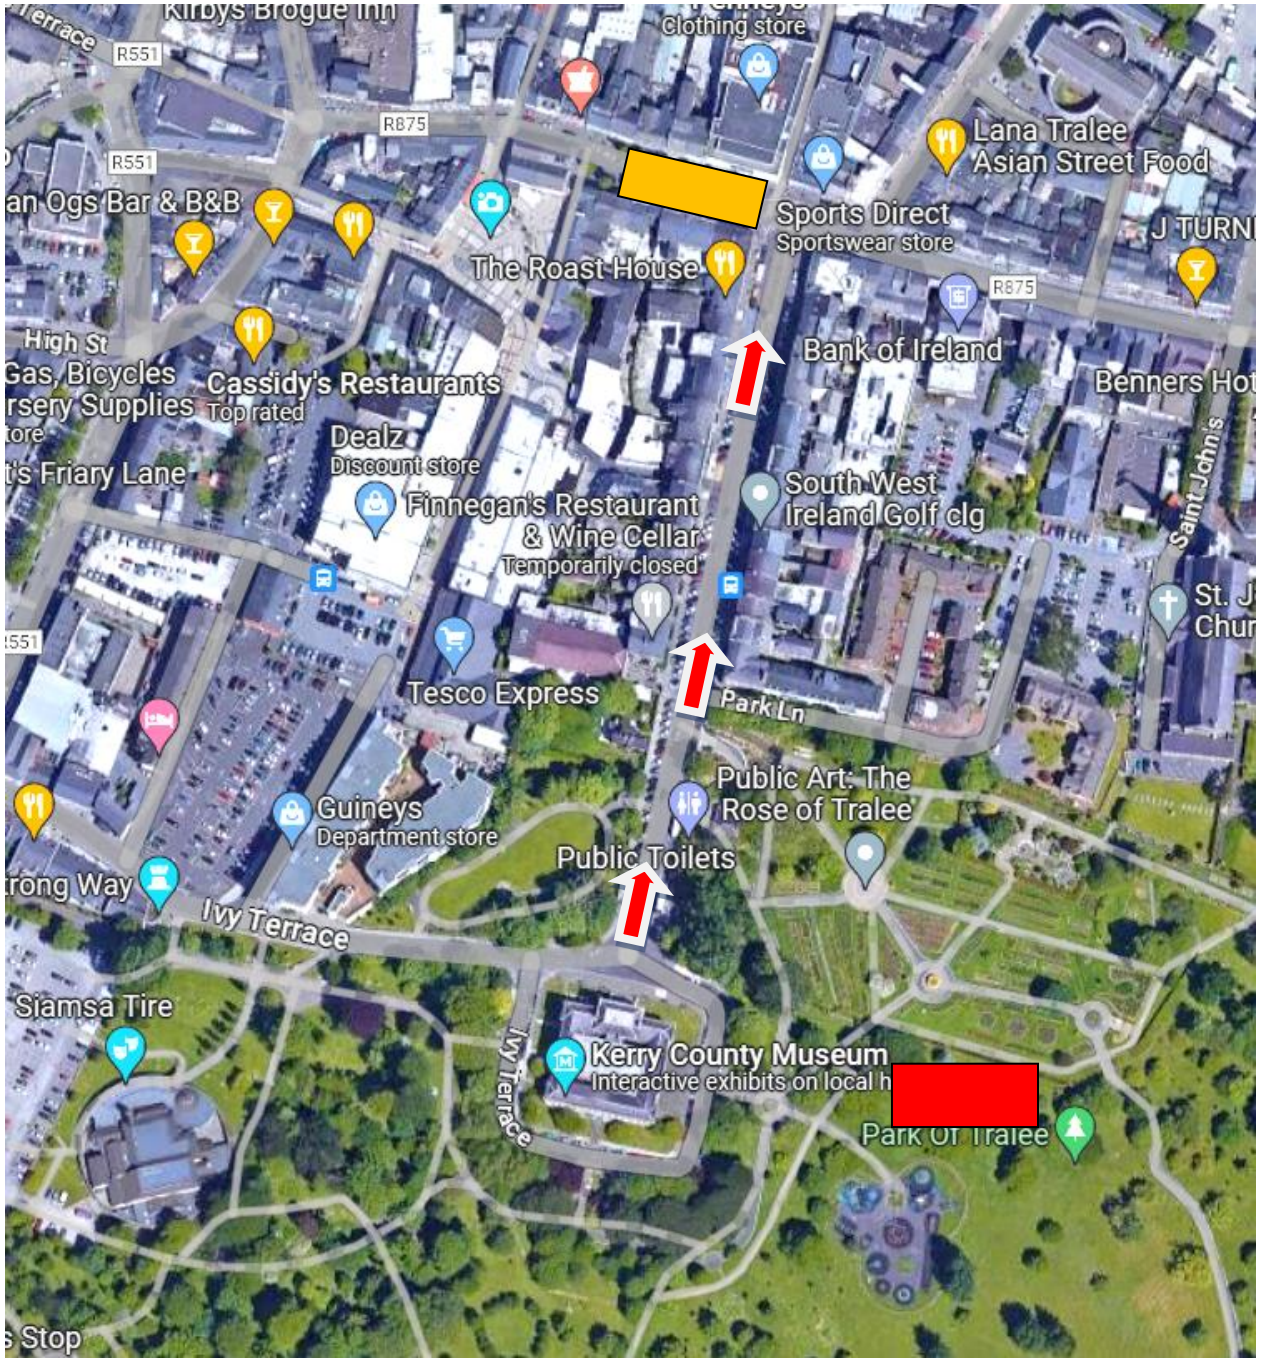

In association with Feile na mBlath, it is proposed to run a Band Gathering in Tralee Town Park on the afternoon of Saturday 29<sup>th</sup> June.

This get together of bands will highlight Band Performances and should be a fun music and social event for all.

The performances in the park will run from 1.30 pm until 4.00 pm.

Bands will play at pre-designated times throughout the afternoon and the public can also get involved and try their hand with band instruments.

The 'massed band' parade will commence at the Ashe Memorial Hall at 4.15 pm and will proceed to the Mall which will complete the day's events. The parade route is short approx. 250m in length.

**Performance Area**

**Parade Route**

**End of Parade**

We are asking any piper and drummer who wishes to participate to come along and join in a massed band ensemble that will play in the park and thereafter in the parade. Please contact me on 087-2314444 or [sheehanjohn54@gmail.com](mailto:sheehanjohn54@gmail.com) for more information.